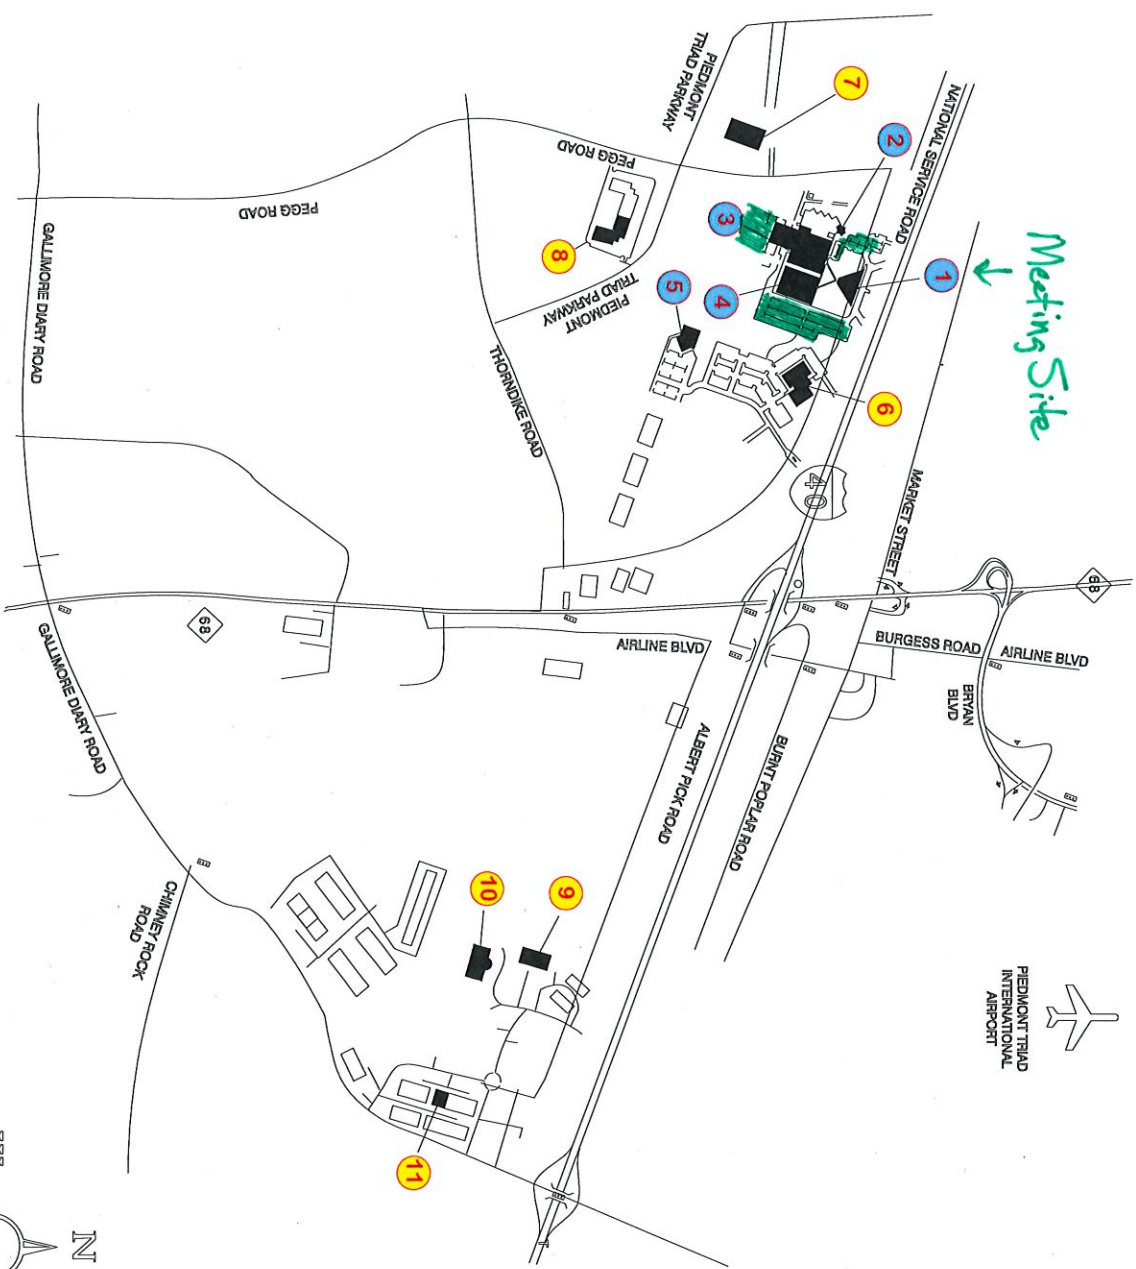

Meeting Site
↓

1 COMMUNICATION CENTER (7900-A)
VIKING CAFE
TRAINING FACILITY

2 DYNO BUILDING (7900-D)
GROUP TRUCKS TECHNOLOGY

3 TECHNICAL CENTER (7900-C)
GROUP TRUCKS TECHNOLOGY

4 CORPORATE CENTER (7900-B)
GROUP TRUCKS SALES NA
VOLVO GROUP REAL ESTATE

5 AIRPARK III
HCL

6 AIRPARK I - MACK WHQ
GROUP TRUCK SALES / MACK TRUCKS, VOLVO IT,
VOLVO TREASURY NA, VNA HOLDINGS & TAX

7 UPTIME CENTER
GROUP TRUCKS SALES NA
GTO LOGISTICS OPERATIONS AMERICAS
ACCOUNTING & COMPANY CONTROL

8 DEEP RIVER II
VOLVO GROUP PURCHASING
PREVOST

9 AIRPARK EAST 7027
FITNESS CENTER

10 AIRPARK EAST 7025
VOLVO FINANCIAL SERVICES

11 AIRPARK EAST
GROUP TRUCKS TECHNOLOGY

Volvo Campus Locations Map - Greensboro, NC
NOT TO SCALE
AUGUST 2017